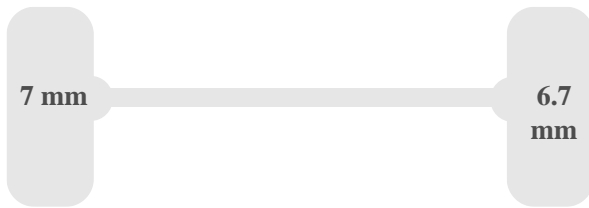

Assen

First axle

- Steering axle
- disk
- coil_spring