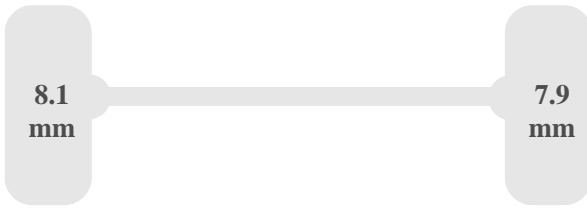

- **First axle**
- Steering axle
- disk
- coil_spring