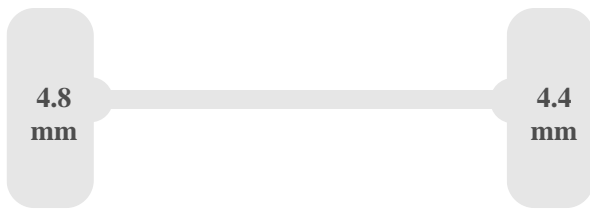

Tow Bar

Cargo Area Lighting

Assen

First axle

- Steering axle
- disk
- coil_spring