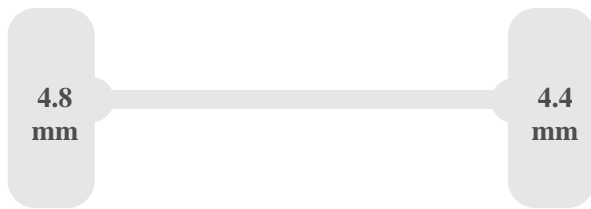

Tow Bar

Cargo Area Lighting

Assen

First axle

- Steering axle
- disk
- coil_spring