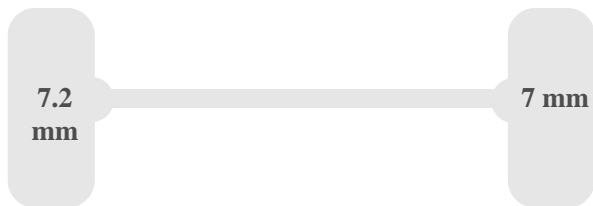

Traction Control

Vehicle features

Slat Lining

Lashing Eyes

Tow Bar

Cargo Area Lighting

Assen

First axle

- Steering axle
- coil_spring