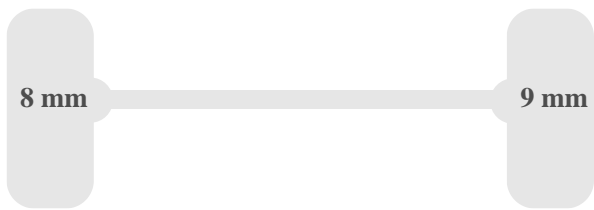

Bodywork

Floor material	Wood
Door opening width	156 cm
Loading height	182 cm
Internal body length	390 cm
Internal body width	178 cm
Internal body height	198 cm
Space between wheel arches	135 cm

Dimensions

Rain Sensor

Lashing Eyes

Tow Bar

Cargo Area Lighting

Assen

First axle

- Steering axle
- disk
- none

Second axle