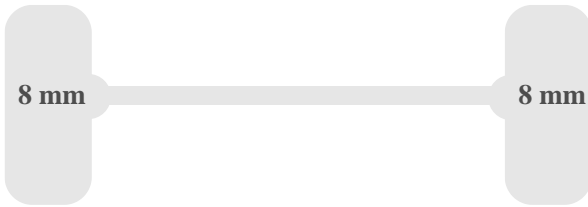

First axle

- disk
- coil_spring