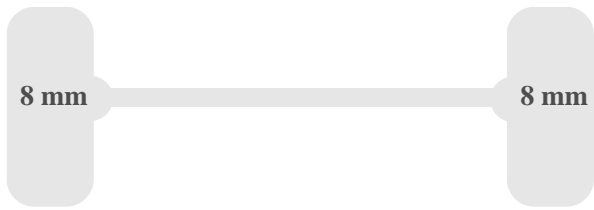

Slat Lining
Rain Sensor
Lashing Eyes

Assen

First axle

- Steering axle
- disk
- coil_spring

Second axle

- disk
- coil_spring