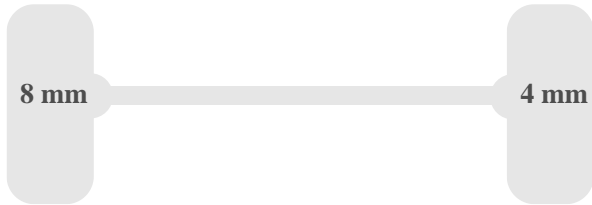

Bodywork

Floor material	Wood
Door opening width	156 cm
Loading height	183 cm
Internal body length	430 cm
Internal body width	177 cm
Internal body height	197 cm
Space between wheel arches	135 cm

Dimensions

Slat Lining

Rain Sensor

Lashing Eyes

Tow Bar

Cargo Area Lighting

Assen

First axle

- disk
- coil_spring