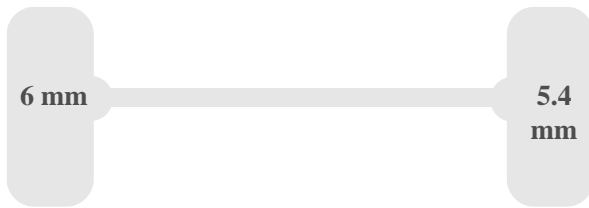

Assen

First axle

- Steering axle
- disk
- coil_spring