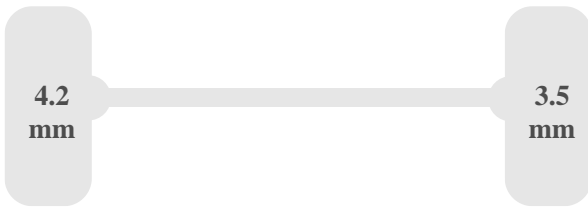

First axle

- disk
- coil_spring