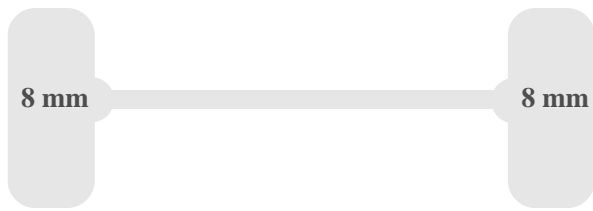

Vehicle features

Slat Lining
Rain Sensor

Lashing Eyes

Cargo Area Lighting

Assen

First axle

- Steering axle
- disk
- coil_spring

Second axle