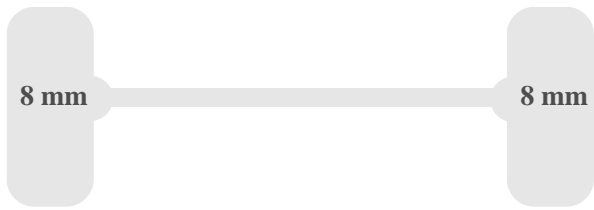

Vehicle features

Slat Lining
Lashing Eyes

Assen

First axle

- Steering axle
- disk
- coil_spring

Second axle

- disk
- parabolic