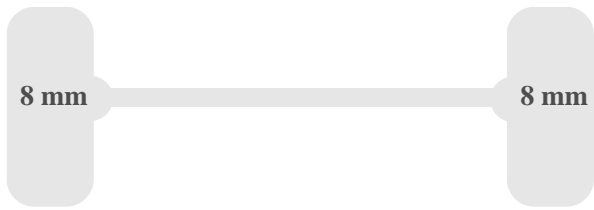

Assen

First axle

- Steering axle
- disk
- coil_spring