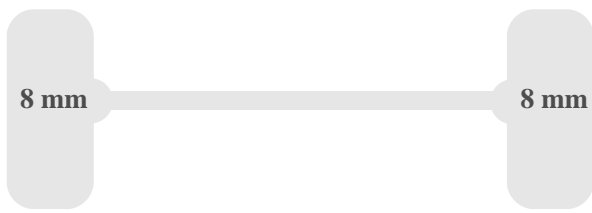

First axle

- disk
- leaf_spring